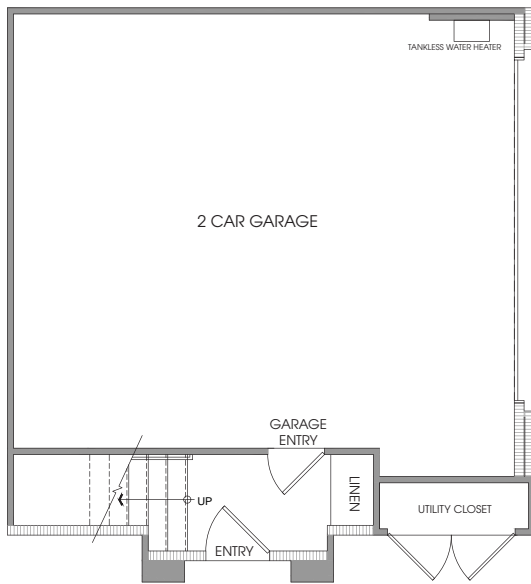

PLAN 1 • 2 Beds + 2 Baths • 1,300 sq. ft

FIRST

SECOND

THIRD