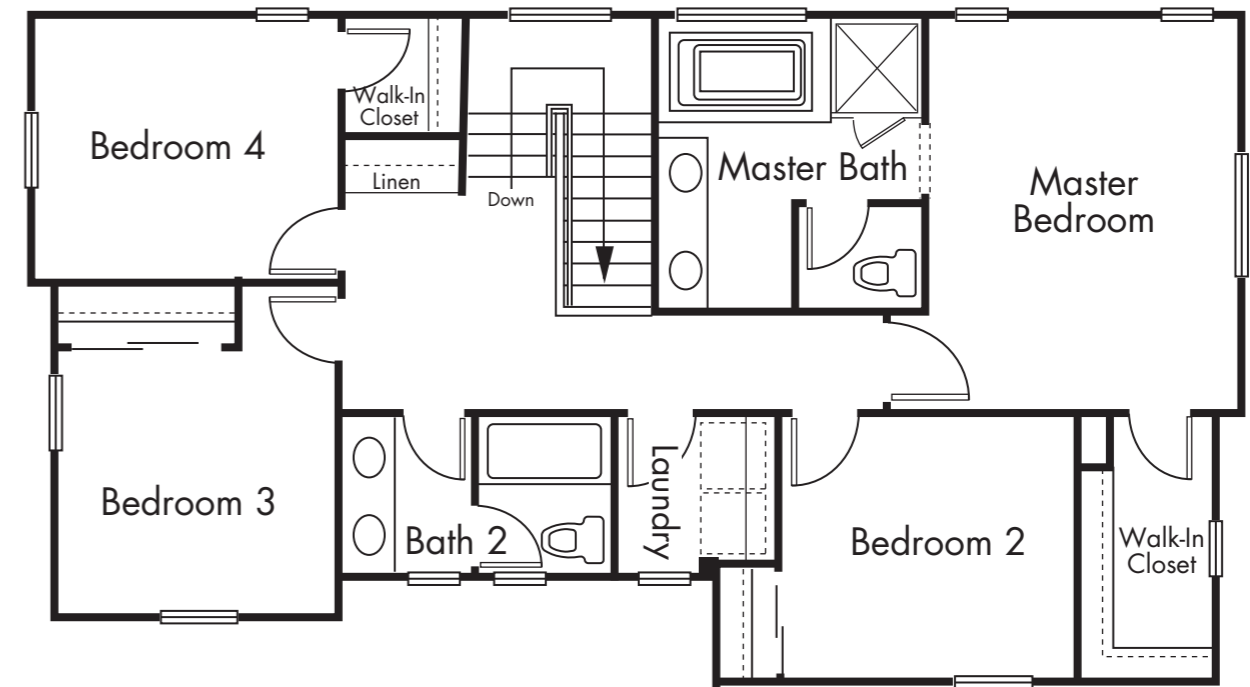

CENTRA

RESIDENCE 3

Approx. 1,783 Sq Ft

4 Bed

2.5 Bath

First Floor

Second Floor