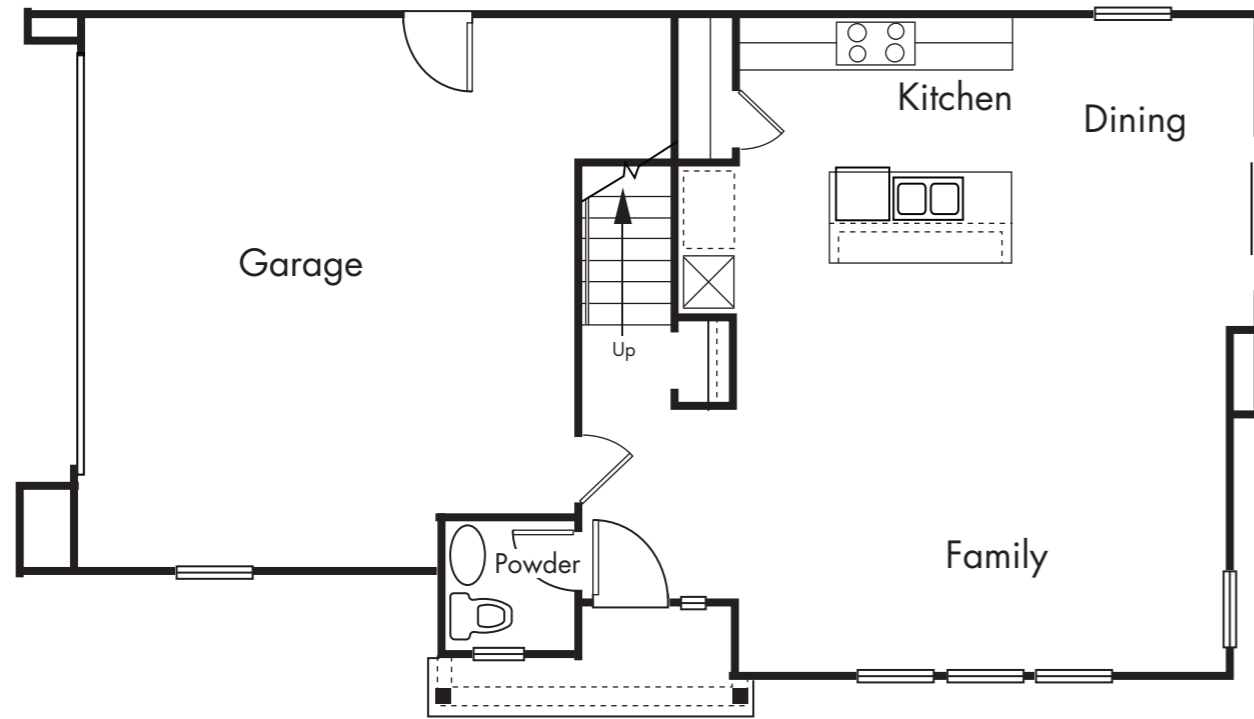

CENTRA

RESIDENCE 3

Approx. 1,783 Sq Ft

4 Bed

2.5 Bath

First Floor

Second Floor