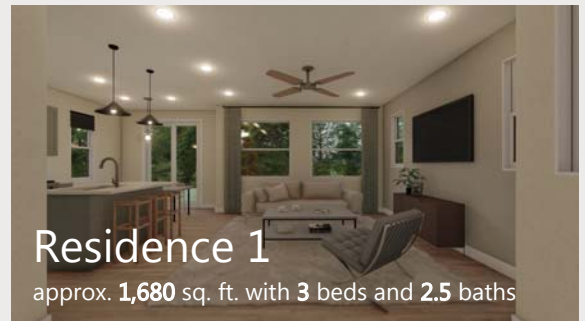

VISTA HEIGHTS

1 AFFORDABLE SINGLE FAMILY HOME IN CONCORD

Vista Heights is a small collection of trendy new homes situated off of Clayton Road in Concord. With easy access to BART, Freeways, shopping and schools makes Vista Heights an ideal location for all first time homebuyers.

AVAILABLE UNIT | LOT 3: 3885 Villa Vista Place

Residence 1

approx. 1,680 sq. ft. with 3 beds and 2.5 baths

This home is priced at **\$551,654**. Households must meet all program requirements.
Pre-applications will be accepted between **June 15, 2020** and **July 10, 2020**.

INCOME LIMITS: 3-person household : **\$128,750** | 4-person household: **\$143,050** | 5-person household: **\$154,500**
6-person household: **\$165,950** | 7-person household: **\$177,400**

3885 Villa Vista Place, Concord, Ca 94521 | Located off of Clayton Road and La Vista Ave.